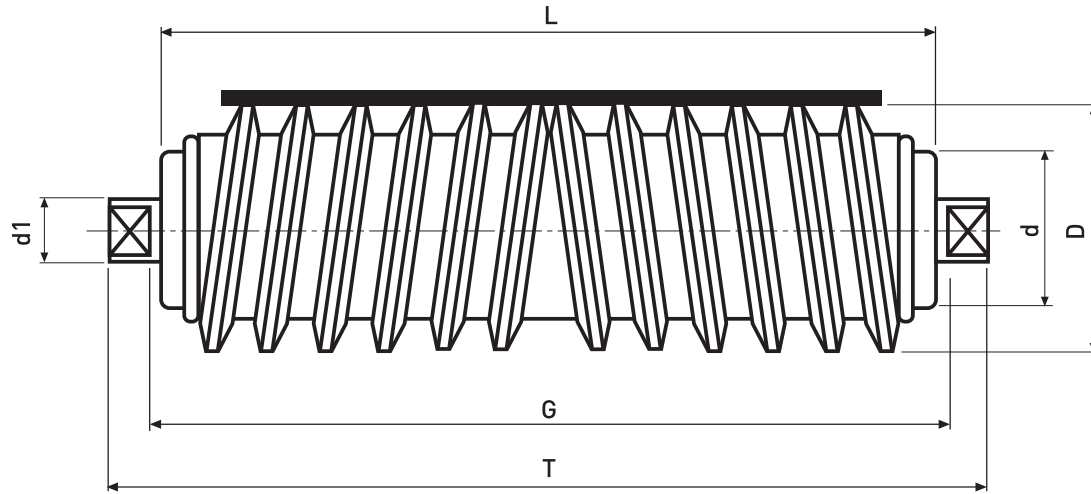

HELICOIDAL RETURN ROLLER RLH

Helicoidal return roller.

Product Range

RLH

6204	D[mm]	108	133	159
	d[mm]	63,5	89	89
6205	D[mm]	133	159	180
	d[mm]	89	89	108
6305	D[mm]	133	159	180
	d[mm]	89	89	108
6306	D[mm]	133	159	180
	d[mm]	89	89	108

Roller weights

d/D	d1[mm]	Roller length L (mm)										
		500	600	750	950	1150	1400	1600	1800	2000	2200	2400
63.5/108	20	7.2/5.9	8.3/6.7	10.2/8.2	12.9/10.5	15.6/12.6	18.9/15.4	21.6/17.6	24.3/19.8	27/22	29.7/24.2	32.4/26.4
	25	8/6.8	9.3/7.7	11.4/9.5	14.4/12	17.4/14.5	21.1/17.6	24.1/20.2	27.2/22.7	30.2/25.3	33.2/27.7	36.2/30.3
89/133	25	9.6/7.5	10.6/8.2	13.4/10.4	16.5/12.7	19.7/15.1	23.8/15.2	27/20.6	30.1/23	33.4/25.5	36.7/28	40/30
	30	10.9/8	12.5/9	15.3/11	18.8/13.3	22.4/15.8	27.3/19.3	31.1/22	35/24.8	39/27.7	43/30.6	47/33.5
89/159	20	9.5/8.2	10.9/9.4	13.4/11.5	17/14.6	20.5/17.7	25/21.4	28.5/24.5	32/27.5	35.6/30.6	39.2/33.7	42.7/36.8
	25	11/9	12.2/9.8	15.4/12.4	19/15.2	22.6/18.1	27.4/21.9	30.9/24.6	34.6/27.5	38.4/30.5	42.2/33.6	43/36.6
	30	12.3/9.3	14.1/10.6	17.2/12.9	21.2/15.7	25.3/18.7	30.8/22.9	35.1/26	39.5/29.8	44.1/39.7	48.6/36.2	53.1/39.6

Roller weight Kg/Roller rotating parts weight (Kg).