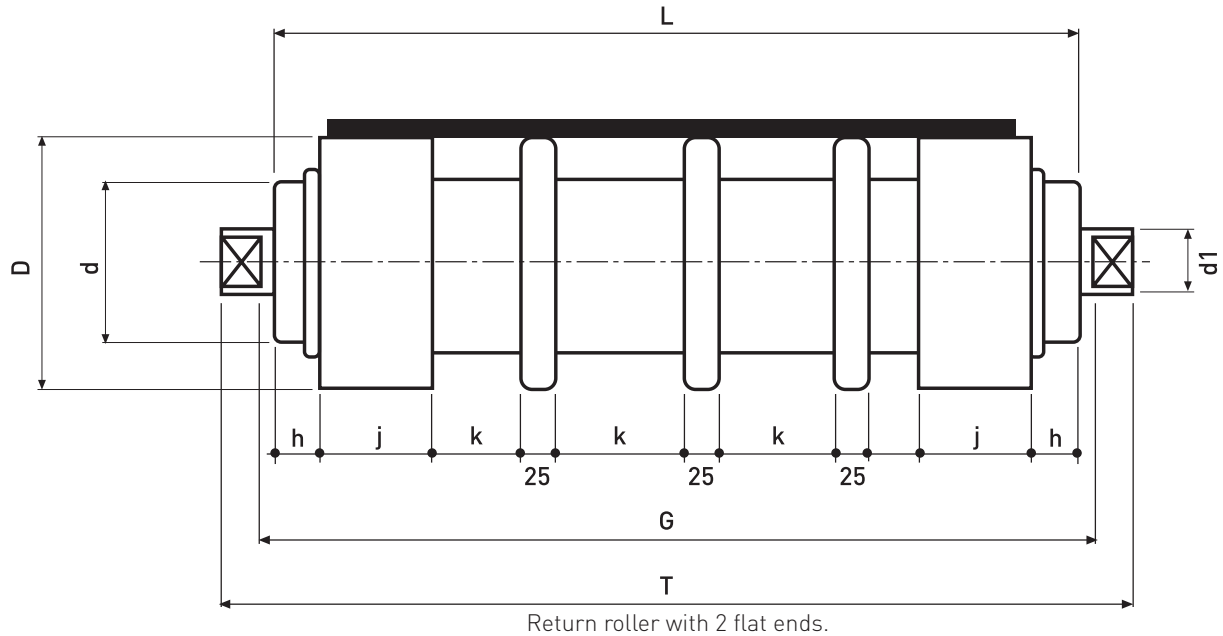

RETURN DISC ROLLER WITH 2 FLAT ENDS RL2T

Product Range

6204	D(mm)	108	108	133	127	133	152			
	d(mm)	63	70	70	89	89	89			
6205	D(mm)	127	133	152	159	159	180	193	180	193
	d(mm)	89	89	89	89	108	108	108	114,3	133
6305	D(mm)	127	133	152	159	159	180	193	180	193
	d(mm)	89	89	89	89	108	108	108	114,3	133
6306	D(mm)	127	133	152	159	159	180	193	180	193
	d(mm)	89	89	89	89	108	108	108	114,3	133
6308	D(mm)	159	180	193	193					
	d(mm)	108	108	108	133					

Belt width	400	500	650	800	1000	1200	1400	1600	1800	2000	2200
h	12,5	20	22,5	35	50	45	50	55	60	65	70
j	80			240				280			
k	60	60	70	60	60	70	70	70	70	70	70
Nº	3	4	5	4	6	8	10	12	14	16	18

Roller weights

d/D	d1(mm)	Roller length L (mm)										
		500	600	750	950	1150	1400	1600	1800	2000	2200	2400
89/133	20	8.2/6.9	9.8/8	11.5/9.6	16.2/13.8	18.6/15.7	21.6/18	24.2/20.2	26/21.5	27.8/22.8	30.6/25.1	32.9/26.9
	25	9.7/7.6	11.1/8.6	13.3/10.3	18.3/14.5	21/16.3	24/18.4	27.1/20.8	29.9/22.8	32.7/24.9	34/25.4	36.6/27.2
	30	10.9/8	12.4/8.9	14.6/10.2	20/14.5	22.8/16.2	26.4/18.5	29.5/20.4	32.5/22.3	35.5/24.25	38.5/26.1	41.6/28
89/159	20	9.9/8.6	11.4/9.9	13.9/12	19.6/17.1	22.5/19.6	26.1/22.6	29.2/25.27	31.46/26.9	33.6/28.6	37/31.5	39.8/33.8
	25	11.4/9.4	13/10.6	15.7/12.6	21.6/17.8	24.6/20.1	28.2/22.6	31.9/25.6	35.28/28.2	38.5/30.7	40.12/31.5	43.1/33.8
	30	12.8/9.9	14.6/11.1	17.2/12.8	23.5/18.1	26.9/20.3	31.2/23.25	34.7/25.7	38.3/28.2	42/30.6	45.5/33.1	49/35.5
108/193	20	13.5/12.23	15.6/14.1	18.9/17.06	26.7/24.3	30.7/27.8	35.6/32.1	39.9/35.9	42.9/38.39	45.8/40.8	50.5/45	54.2/48.2
	25	15/13	17.2/14.8	20.6/17.6	28.3/24.6	32.4/27.8	37/31	42/35.7	46.34/39.3	50.6/42.8	52.7/44	56.7/47.3
	30	16.9/14	19.2/15.7	22.6/18.3	30.9/25.5	35.3/28.8	40.9/33	45.6/36.6	50.3/40.2	55/43.8	59.7/47.3	64.4/51
	40	22.4/17.1	25/18.8	28.7/21	40.1/30.4	44.8/33.2	51/37	56.2/40.1	61.4/43.3	66.6/45.5	71.8/49.8	77/53

Roller weight Kg/Roller rotating parts weight (Kg).